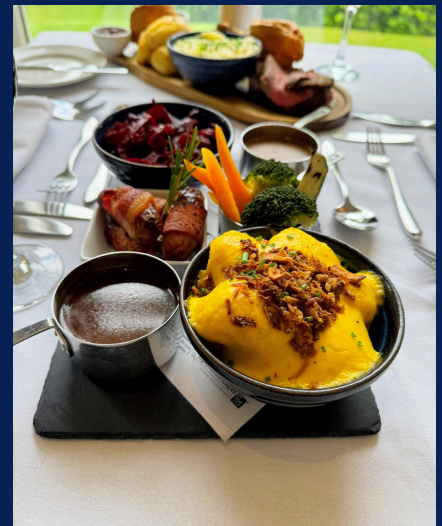

## SHARING BOARD

---

£46

ADD TWO DESSERTS FOR £12

ASTLEY BANK HOTEL

---

---

**OUR SHARING BOARDS**  
**ROAST BEEF & CHICKEN BREAST**  
*OR*  
**LAMB SHOULDER & CHICKEN BREAST**  
*SERVED WITH*  
**ROAST POTATOES/MASHED POTATOES**  
**YORKSHIRE PUDDINGS**  
**PIGS IN BLANKETS**  
**CAULIFLOWER CHEESE**  
**STEAMED VEGETABLES**  
**PICKLED RED CABBAGE**  
**A SELECTION OF SAUCES**  
**RED WINE JUS**